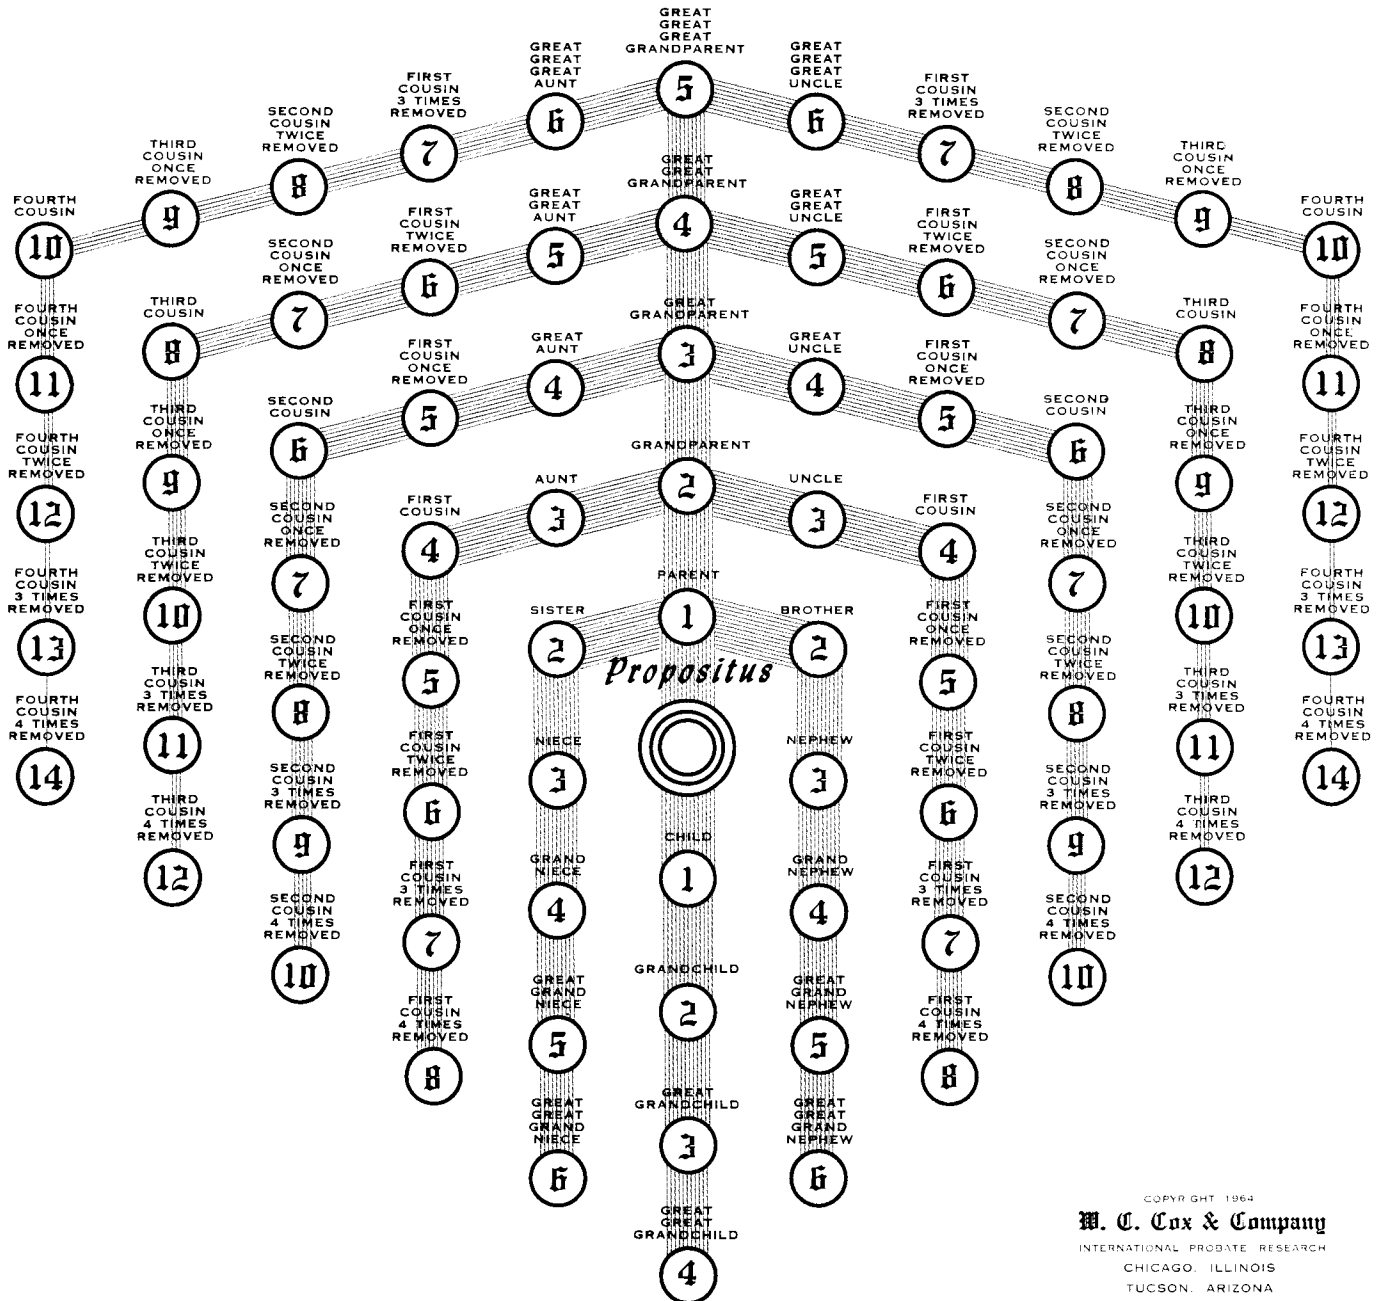

# RELATIONSHIP and DEGREES of KINDRED

## The Cox Chart

COPYRIGHT 1964  
**W. C. Cox & Company**  
 INTERNATIONAL PROBATE RESEARCH  
 CHICAGO, ILLINOIS  
 TUCSON, ARIZONA

*Numerals indicate the degree of kindred to the propositus or decedent. Full cousins are indicated in red. Cousins below full cousins are "in the descendancy", all above are "in the ascendancy". Consult an Attorney regarding rights of persons of each degree of kindred in the various jurisdictions.*